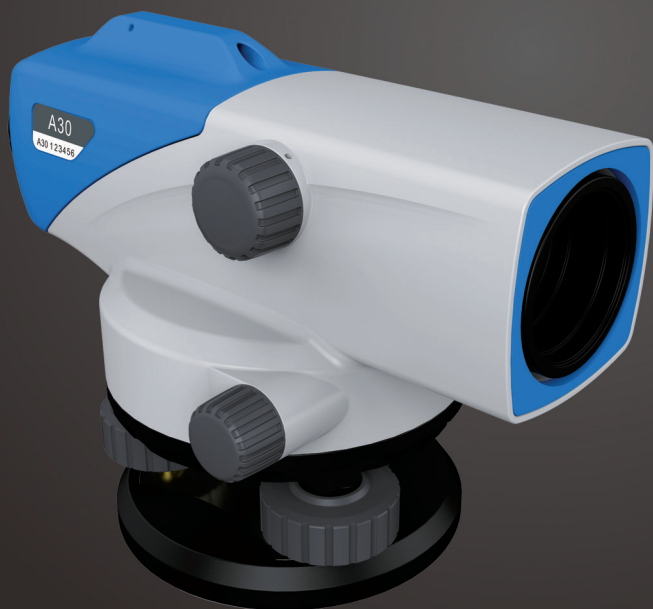

A30 Auto Level

High quality Auto Level

A30 TECHNICAL FEATURES

Auto Level with the highest performances for easy measurements in any construction and survey applications.

Stonex brings the benefits of Auto Level to construction applications at an affordable price with the reliable, easy-to-use A30 Auto Level. The Stonex A30 Auto Level minimizes human error and maximizes the ease of levelling work, allowing increased productivity and performance. In few seconds height difference and distance can be measured. A30 guarantees high accuracy with $\pm 1.5\text{mm}$ standard deviation of 1km round-trip leveling measurement.

The compensator of the Stonex A30 has minimal thermal expansion coefficient, providing unmatched durability and accuracy. Error reducing functions, such as the tilt sensor prevent the system from measuring if the user operates outside the compensator range. Multiple reading for horizontal angles available (1° or 1gon). Any angle can be read thanks to the free rotation characteristics. The Stonex A30 Auto Level is the perfect instrument for your daily levelling tasks.

ACCURACY

Standard deviation of 1 km round-trip leveling measurement	$\pm 1.5\text{mm}$
--	--------------------

DISPLAY RESOLUTION (mm/ft)

Height	1/0.01
Distance	10/0.1

TELESCOPE

Image	Erect
Magnification	28x
Length of tube	215mm
Objective aperture	36mm
Field of view	$1^\circ 25'$
Resolution (JIS standard)	3.5"
Minimum focus (from the instrument center)	0.3mm
Horizontal circle diameter	103 mm
Horizontal circle	1°
Stadia ratio	100

AUTOMATIC COMPENSATOR

Working range	15'
Accuracy	$0.5''/1'$
Circular bubble sensitively	$\leq 8'/2\text{mm}$

PHYSICAL SPECIFICATIONS

Dimensions (LxWxH)	215x130x135mm
Weight	1,76 kg
Case weight	1,38 kg, accessories included
Operating Temperature	-20°C to $+50^\circ\text{C}$ (-4°F to $+122^\circ\text{F}$)
Waterproof/Dustproof	IP66